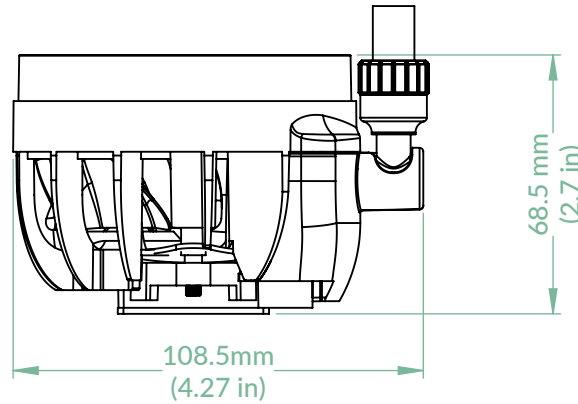

## Pump & VRM Fan

Top View

Scale 1:2

Rev. Date: 31/1/2024

Front View

Side View

Back View

Bottom View

Scale 1:2