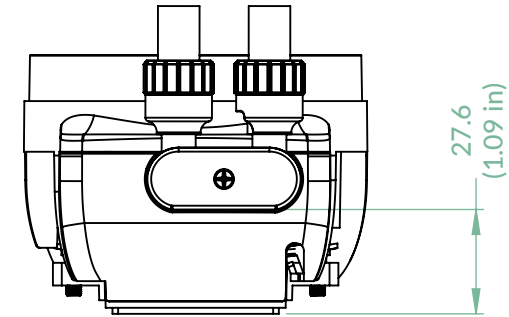

## Pump & VRM Fan

Top View

Scale 1:2

Rev. Date: 31/1/2024

Front View

Side View

Back View

Bottom View

Scale 1:2