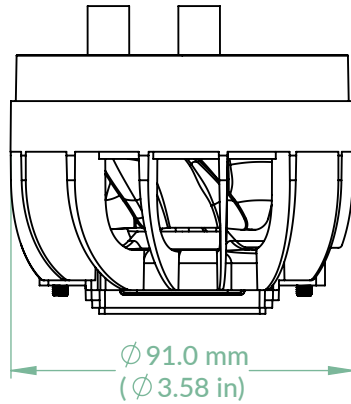

## Pump & VRM Fan

Top View

Scale 1:2

Rev. Date: 31/1/2024

Front View

Side View

Back View

Bottom View

Scale 1:2